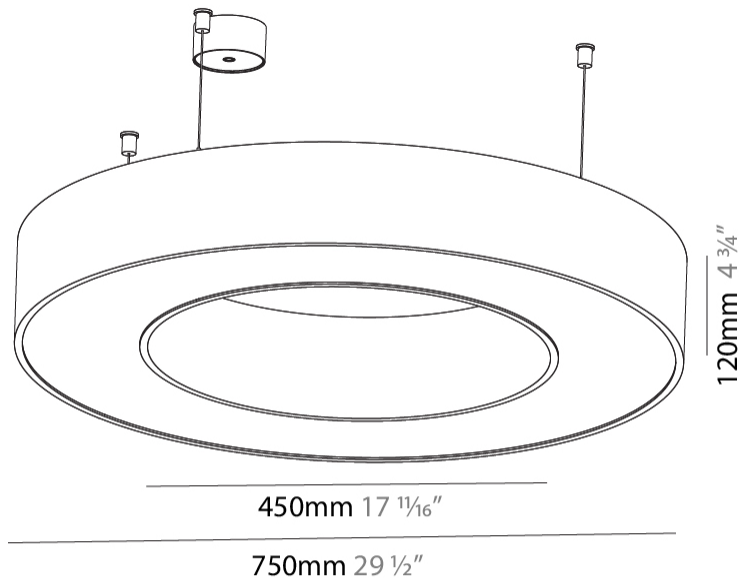

GENERAL

Series: Glorious
Subseries: Glorious
Brand: Prolight
Division: Architectural
Mounting Type: Suspension
Mounting Location: Ceiling
Subcategory: Ambient

PHYSICAL

Shape: Round
Diameter (mm): 750
Diameter (in): 29 1/2
Height (mm): 120
Height (in): 4 3/4
Max. Overall Height (mm): 2120
Max. Overall Height (in): 83 7/16
Light Distribution: Direct
Weight (kg): 7.062
Weight (lbs): 15.56
Diffuser: [PMMA - Opal or Micro-Prism](#)
Fixture Finish: [SSR / BKV / CWI / CRY / HAB / UFT / ITA / RUA / FTG / MYG / LOD / PUS / FRO / FUP / KIA / POP / BLS / SPG / MEY / GOH / GUM / CHC / COM / ABZ / JAG / OBR / MOS / ROR](#)
Fixture Material: Aluminum

ELECTRICAL

Lamp Type: LED (Zhaga Standard)
Input Wattage (W): 30
Total Output Wattage (W): 24 / 19.2 (3500K)
Dimming: [Non-Dimming / Phase Dimming (120Vac only) / 0-10V Dimming](#)
Driver Included: Yes
Driver Location: Integrated
Driver Type: Constant Current
Driver Class: Class 2
Input Voltage (V): 120 - 277
Constant Current (MA): 350 / 600 (3500K)

LED

[Color Temperature (°K): 3000 / 3500 / 4000](#)
Max. Delivered Lumen (lm): 2770 / 2862 / 2920
CRI: >80 CRI
Efficiency (%): 65
Lamp Life (hrs): 50000

OPTICAL

RATINGS AND CERTIFICATIONS

Certified By: Certified for North American Standards
IP rating: IP20