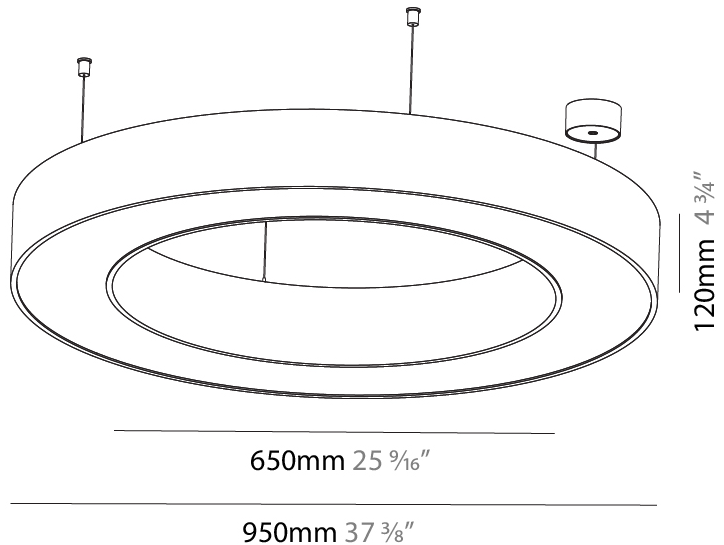

GENERAL

Series: Glorious
Subseries: Glorious
Brand: Prolicht
Division: Architectural
Mounting Type: Suspension
Mounting Location: Ceiling
Subcategory: Ambient

PHYSICAL

Shape: Round
Diameter (mm): 950
Diameter (in): 37 3/8
Height (mm): 120
Height (in): 4 3/4
Max. Overall Height (mm): 2120
Max. Overall Height (in): 83 7/16
Light Distribution: Direct / Indirect
Weight (kg): 10.395
Weight (lbs): 22.92
Diffuser: PMMA - Opal or Micro-Prism
Fixture Finish: SSR / BKV / CWI / CRY / HAB / UFT / ITA / RUA / FTG / MYG / LOD / PUS / FRO / FUP / KIA / POP / BLS / SPG / MEY / GOH / GUM / CHC / COM / ABZ / JAG / OBR / MOS / ROR
Fixture Material: Aluminum

ELECTRICAL

Lamp Type: LED (Zhaga Standard)
Input Wattage (W): 58.5
Total Output Wattage (W): 52 / 41.6 (3500K)
Dimming: Non-Dimming / Phase Dimming (120Vac only) / 0-10V Dimming
Driver Included: Yes
Driver Location: Integrated
Driver Type: Constant Current
Driver Class: Class 2
Input Voltage (V): 120 - 277
Constant Current (MA): 350 / 900/400 (3500K)

LED

Color Temperature (°K): 3000 / 3500 / 4000
Max. Delivered Lumen (lm): 4150 / 4302 / 4390 Direct / 1850/ 1911 / 150
CRI: >80 CRI
Efficiency (%): 69
Lamp Life (hrs): 50000

OPTICAL

RATINGS AND CERTIFICATIONS

Certified By: Certified for North American Standards
IP rating: IP20