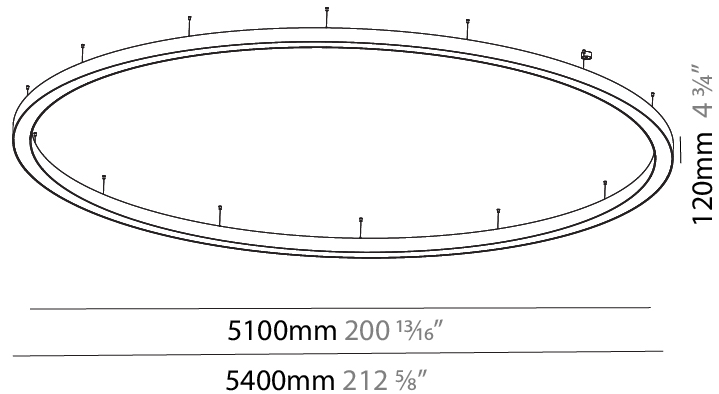

GENERAL

Series: Glorious
Subseries: Glorious
Brand: Prolicht
Division: Architectural
Mounting Type: Suspension
Mounting Location: Ceiling
Subcategory: Ambient

PHYSICAL

Shape: Round
Diameter (mm): 5400
Diameter (in): 212 ⁵/₈
Height (mm): 120
Height (in): 4 ³/₄
Max. Overall Height (mm): 2120
Max. Overall Height (in): 83 ⁷/₁₆
Light Distribution: Direct / Indirect
Weight (kg): 71.452
Weight (lbs): 157.19
Diffuser: PMMA - Opal or Micro-Prism
Fixture Finish: SSR / BKV / CWI / CRY / HAB / UFT / ITA / RUA / FTG / MYG / LOD / PUS / FRO / FUP / KIA / POP / BLS / SPG / MEY / GOH / GUM / CHC / COM / ABZ / JAG / OBR / MOS / ROR
Fixture Material: Aluminum

ELECTRICAL

Lamp Type: LED (Zhaga Standard)
Input Wattage (W): 405
Total Output Wattage (W): 324 / 259.2 (3500K)
Dimming: Non-Dimming / Phase Dimming (120Vac only) / 0-10V Dimming
Driver Included: Yes
Driver Location: Integrated
Driver Type: Constant Current - 120 / 277Vac
Driver Class: Class 2
Input Voltage (V): 120 - 277
Constant Current (MA): 350 / 800/500 (3500K)

LED

Color Temperature (°K): 3000 / 3500 / 4000
Max. Delivered Lumen (lm): 25840 / 26754 / 27300 Direct / 19620 / 2031 / 20720 Indirect
CRI: >80 CRI
Efficiency (%): 70
Lamp Life (hrs): 50000

OPTICAL

RATINGS AND CERTIFICATIONS

Certified By: Certified for North American Standards
IP rating: IP20

PROJECT
TYPE
SPECIFIER
QUANTITY
DATE