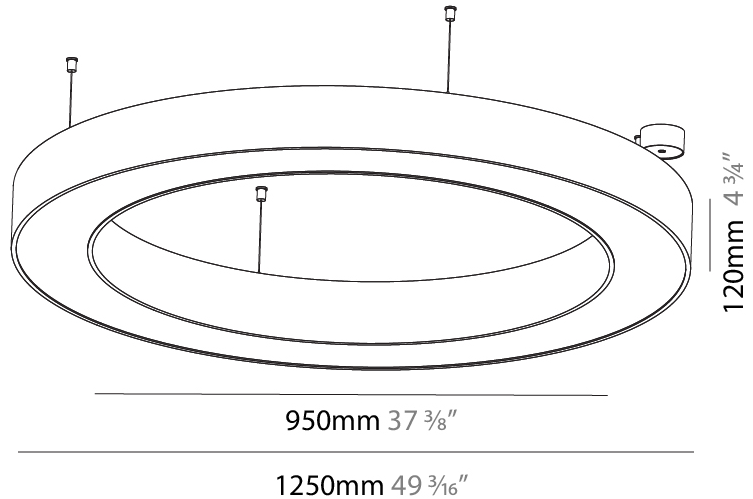

GENERAL

Series: Glorious
Subseries: Glorious
Brand: Prolicht
Division: Architectural
Mounting Type: Suspension
Mounting Location: Ceiling
Subcategory: Ambient

PHYSICAL

Shape: Round
Diameter (mm): 1250
Diameter (in): 49 ⁷/₁₆
Height (mm): 120
Height (in): 4 ³/₄
Max. Overall Height (mm): 2120
Max. Overall Height (in): 83 ⁷/₁₆
Light Distribution: Direct / Indirect
Weight (kg): 13.475
Weight (lbs): 29.70
Diffuser: PMMA - Opal or Micro-Prism
Fixture Finish: SSR / BKV / CWI / CRY / HAB / UFT / ITA / RUA / FTG / MYG / LOD / PUS / FRO / FUP / KIA / POP / BLS / SPG / MEY / GOH / GUM / CHC / COM / ABZ / JAG / OBR / MOS / ROR
Fixture Material: Aluminum

ELECTRICAL

Lamp Type: LED (Zhaga Standard)
Input Wattage (W): 90
Total Output Wattage (W): 72 / 57.6 (3500K)
Dimming: Non-Dimming / Phase Dimming (120Vac only) / 0-10V Dimming
Driver Included: Yes
Driver Location: Integrated
Driver Type: Constant Current
Driver Class: Class 2
Input Voltage (V): 120 - 277
Constant Current (MA): 350 / 1200/600 (3500K)

LED

Color Temperature (°K): 3000 / 3500 / 4000
Max. Delivered Lumen (lm): 5540 / 5733 / 5850 Direct / 3830 / 3969 / 4050 Indirect
CRI: >80 CRI
Efficiency (%): 68
Lamp Life (hrs): 50000

OPTICAL

RATINGS AND CERTIFICATIONS

Certified By: Certified for North American Standards
IP rating: IP20