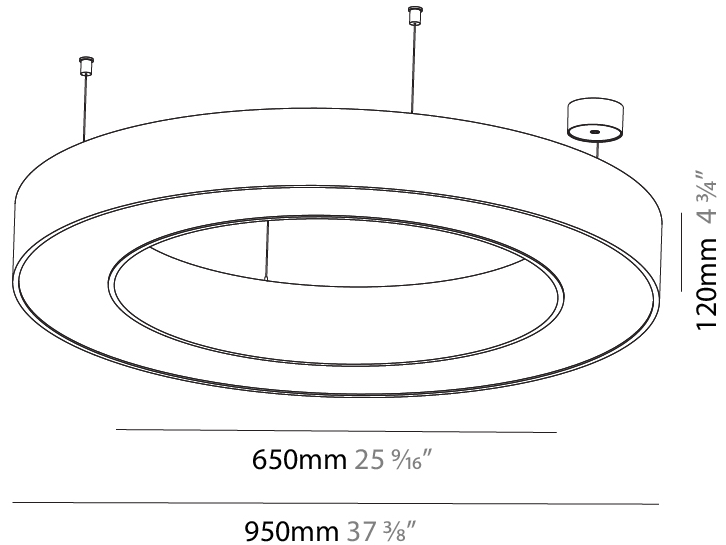

GENERAL

Series: Glorious
Subseries: Glorious
Brand: Prolicht
Division: Architectural
Mounting Type: Suspension
Mounting Location: Ceiling
Subcategory: Ambient

PHYSICAL

Shape: Round
Diameter (mm): 950
Diameter (in): 37 ⁷/₈
Height (mm): 120
Height (in): 4 ³/₄
Max. Overall Height (mm): 2120
Max. Overall Height (in): 83 ⁷/₁₆
Light Distribution: Direct
Weight (kg): 9.172
Weight (lbs): 20.22
Diffuser: PMMA - Opal or Micro-Prism
Fixture Finish: SSR / BKV / CWI / CRY / HAB / UFT / ITA / RUA / FTG / MYG / LOD / PUS / FRO / FUP / KIA / POP / BLS / SPG / MEY / GOH / GUM / CHC / COM / ABZ / JAG / OBR / MOS / ROR
Fixture Material: Aluminum

ELECTRICAL

Lamp Type: LED (Zhaga Standard)
Input Wattage (W): 45
Total Output Wattage (W): 36 / 28.8 (3500K)
Dimming: Non-Dimming / Phase Dimming (120Vac only) / 0-10V Dimming
Driver Included: Yes
Driver Location: Integrated
Driver Type: Constant Current
Driver Class: Class 2
Input Voltage (V): 120 - 277
Constant Current (MA): 350 / 900 (3500K)

LED

Color Temperature (°K): 3000 / 3500 / 4000
Max. Delivered Lumen (lm): 4150 / 4302 / 4390
CRI: >80 CRI
Efficiency (%): 65
Lamp Life (hrs): 50000

OPTICAL

RATINGS AND CERTIFICATIONS

Certified By: Certified for North American Standards
IP rating: IP20