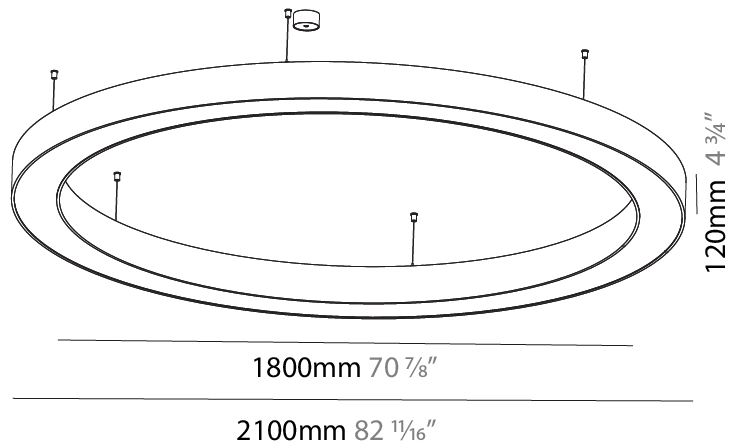

GENERAL

Series: Glorious
Subseries: Glorious
Brand: Prolicht
Division: Architectural
Mounting Type: Suspension
Mounting Location: Ceiling
Subcategory: Ambient

PHYSICAL

Shape: Round
Diameter (mm): 2100
Diameter (in): 82 11/16
Height (mm): 120
Height (in): 4 3/4
Max. Overall Height (mm): 2120
Max. Overall Height (in): 83 7/16
Light Distribution: Direct / Indirect
Weight (kg): 26.817
Weight (lbs): 59.12
Diffuser: PMMA - Opal
Fixture Finish: SSR / BKV / CWI / CRY / HAB / UFT / ITA / RUA / FTG / MYG / LOD / PUS / FRO / FUP / KIA / POP / BLS / SPG / MEY / GOH / GUM / CHC / COM / ABZ / JAG / OBR / MOS / ROR
Fixture Material: Aluminum

ELECTRICAL

Lamp Type: LED (Zhaga Standard)
Input Wattage (W): 165
Total Output Wattage (W): 132 / 105.6 (3500K)
Dimming: Non-Dimming / Phase Dimming (120Vac only) / 0-10V Dimming
Driver Included: Yes
Driver Location: Integrated
Driver Type: Constant Current - 120 / 277Vac
Driver Class: Class 2
Input Voltage (V): 120 - 277
Constant Current (MA): 350 / 700/600 (3500K)

LED

Color Temperature (°K): 3000 / 3500 / 4000
Max. Delivered Lumen (lm): 9690 / 10035 / 10240 Direct / 7670 / 7938 / 8100 Indirect
CRI: >80 CRI
Efficiency (%): 70
Lamp Life (hrs): 50000

OPTICAL

RATINGS AND CERTIFICATIONS

Certified By: Certified for North American Standards
IP rating: IP20